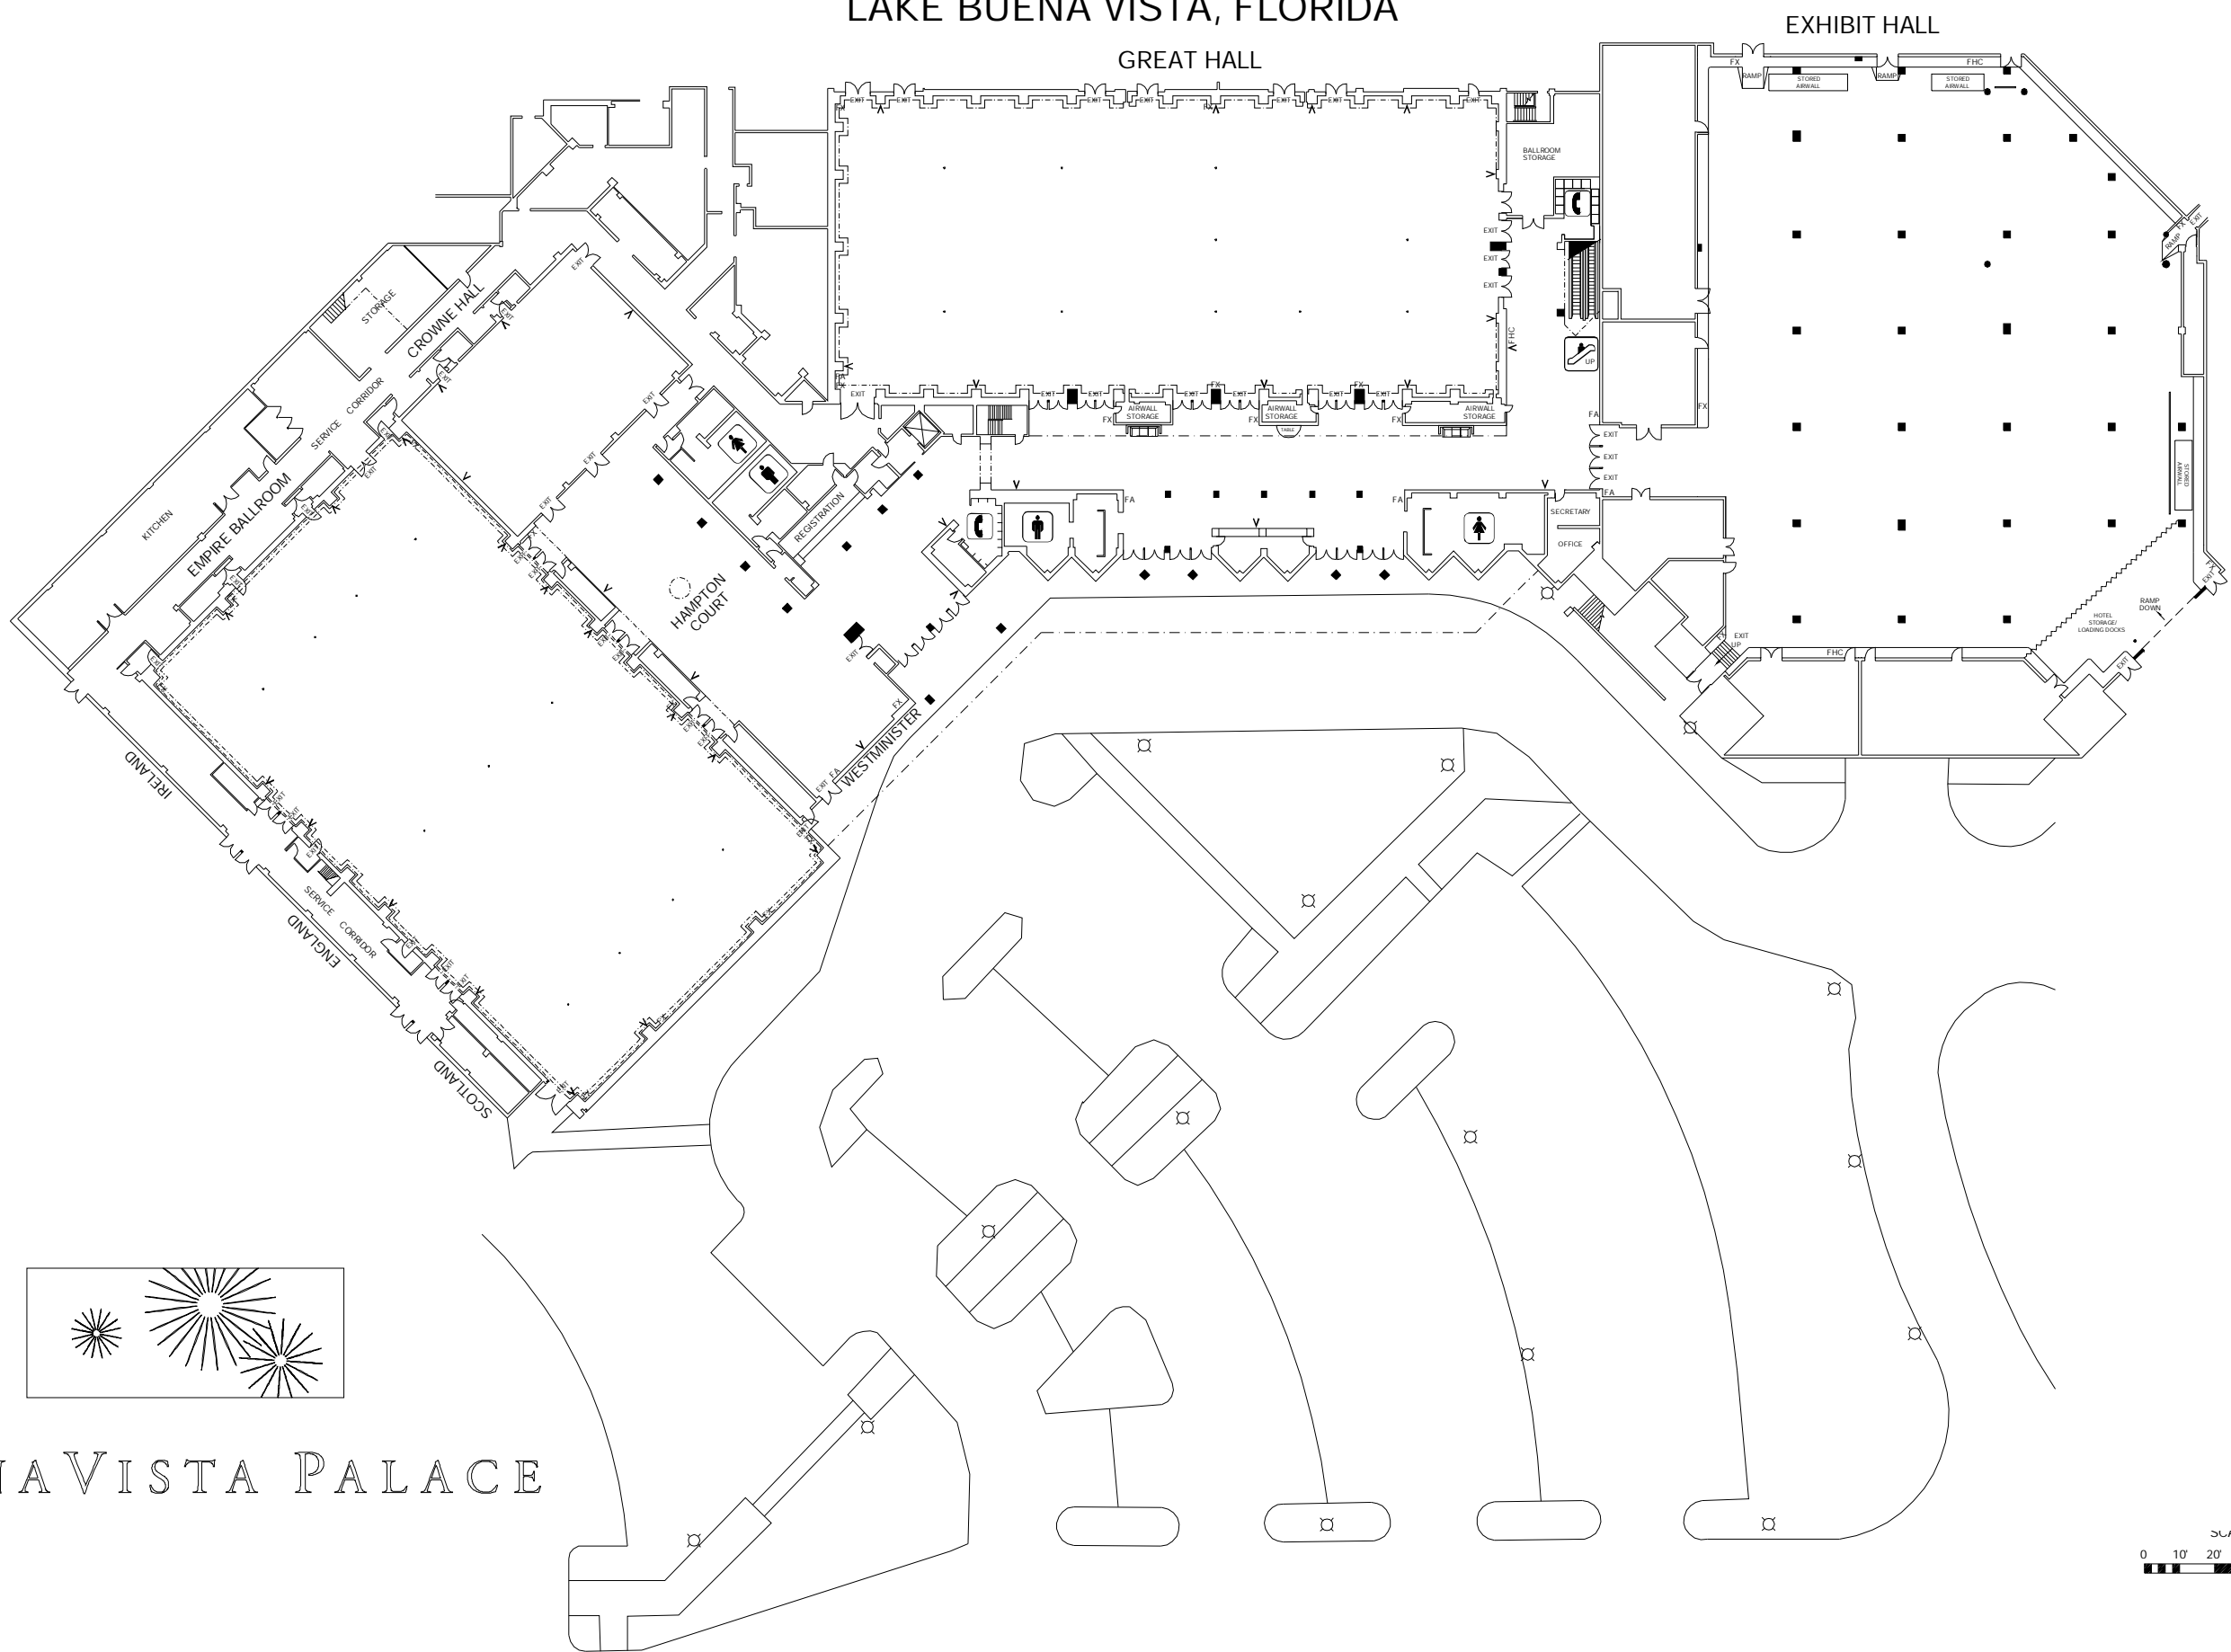

SHOW NAME
SHOW DATE
BUENA VISTA PALACE
LAKE BUENA VISTA, FLORIDA

UNAPPROVED AS OF 12ZZZ
Drawing Started on: 12zzzz

☉ = LIGHT POLE

BUENA VISTA PALACE

FREEMAN

K:\BUILDING\FLORIDA\Orlando\BUENA VISTA PALACE

File Name:	PALACE.dwt
Show Name:	12ZZZ
Show Dates:	12ZZZ
Facility:	BUENA VISTA PALACE
Job Number:	12Z
Acct. Exec:	12ZZZ

NOT TO SCALE