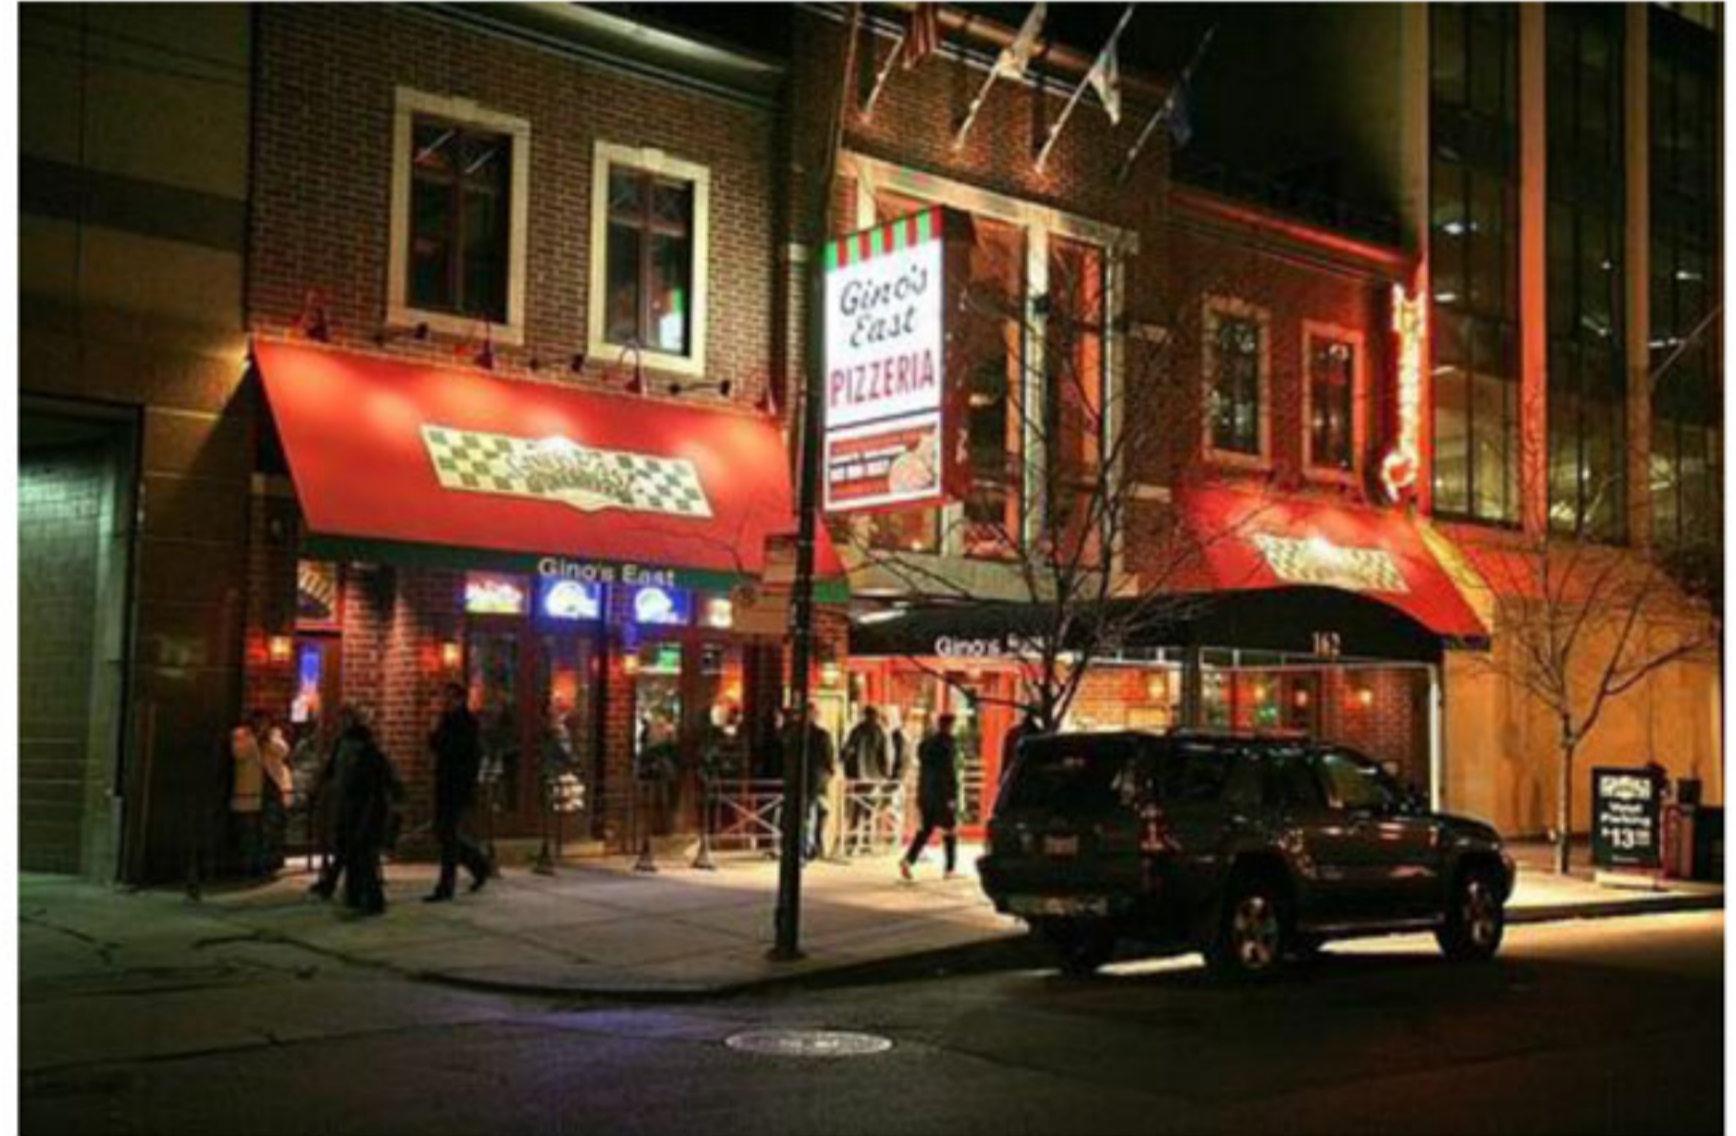

Lunch at Chicago's Original Deep Dish Pizza - Gino's East

The Gino's East story began in 1966 when two taxi drivers and a friend, frustrated with rush hour traffic, decided to open a pizzeria just off Michigan Ave. and Superior St. in Chicago.

The Original Gino's East became an instant legend with local Chicagoans, national celebrities and visitors from around the world.